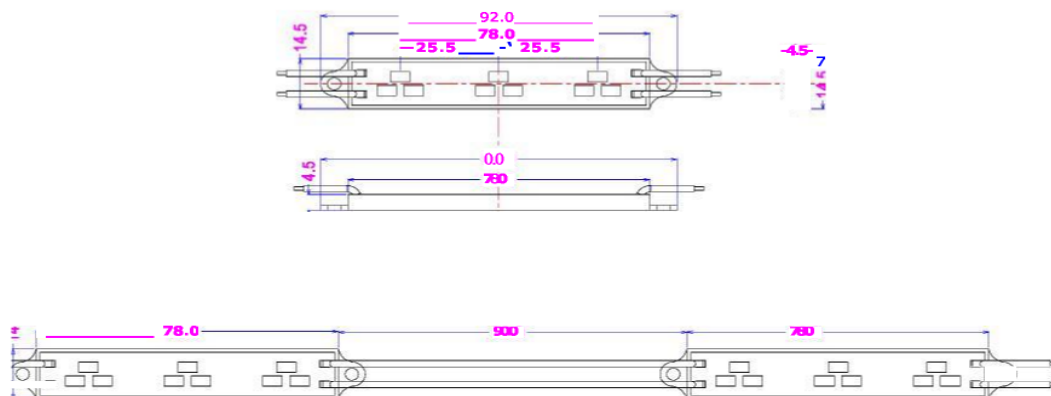

## No' of LEDs per sq Meter

Depth of Light-box	Quantity P/Meter <sup>2</sup>
80~120mm	100 pcs
130~160mm	50 pcs
170~250mm	35 pcs

Light Angle ( $2\theta_{1/2}$ ):	$\geq 120^\circ$
No' of LEDs per Module	9
Working Voltage:	12V DC
Power:	Max power use = .72 / module - 14.4 W / chain
Driving method:	Constant Voltage
Wires:	Grey: Positive; White: Negative
No' of modules / chain:	20
Max no' modules in series	25
Length of Chain:	3.2 Metres
Distance between modules:	8.0 cm
Shell Material:	ABS grease white
Module dimensions:	78mm(L)* 15mm(w)* 7mm(H)
Installation:	Screw / 3M double sided tape: 75mm(L)*12mm(W)*0.2mm
Working Temp:	-40°C ~+60°C
Storage Temp:	-50°C ~+80°C
IP Rating:	Waterproof - IP65
Warranty:	5 Years / 35,000 hours

## Module dimensions: (unit: mm)

For more information visit: [www.Signlighting.com.au](http://www.Signlighting.com.au)